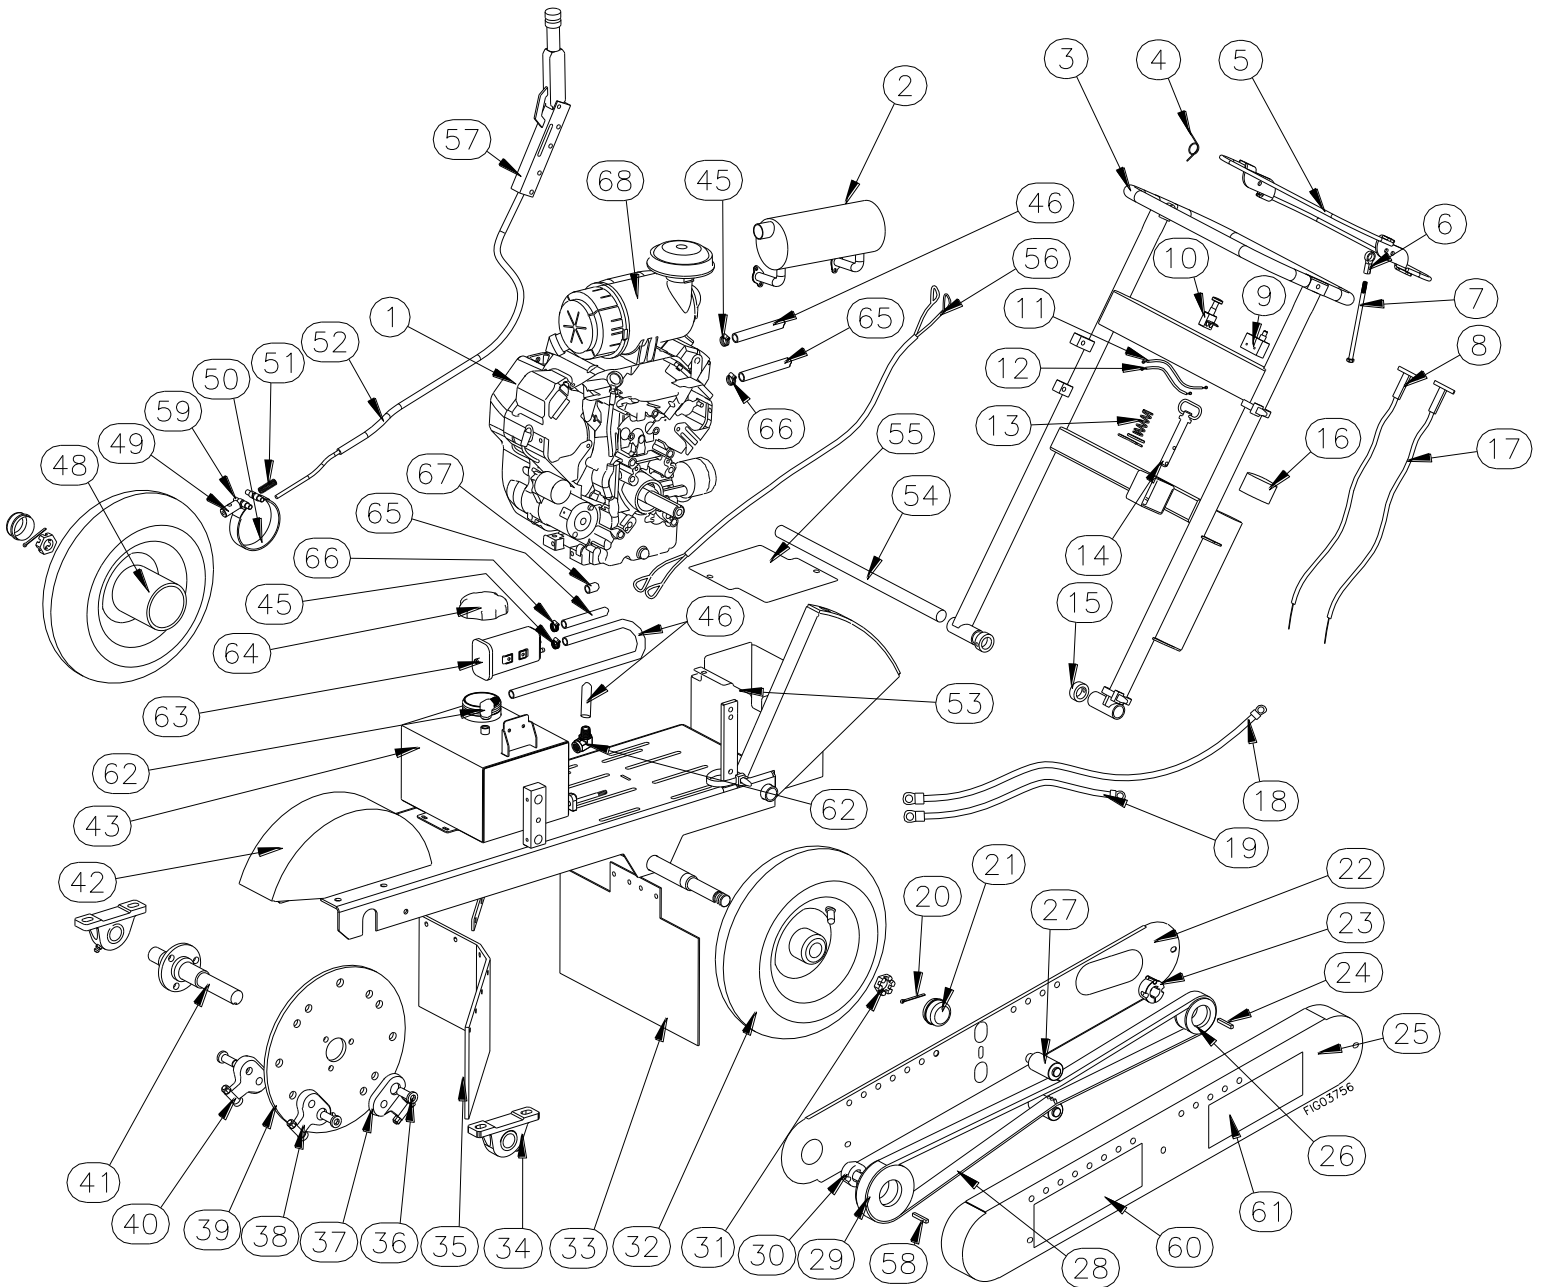

M2961000 Exploded View – Rev D

M2961000 Parts List – Rev D